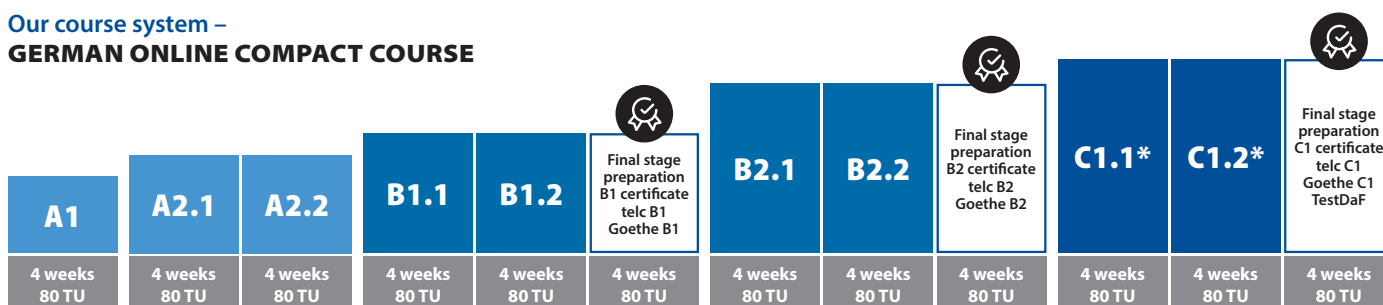

FOR SCHOOL CLASSES AND GROUPS

Would you like to travel as a group and experience Germany together?

Carl Duisberg Centren offers language courses for school classes, university and other study groups with a specially tailored recreational program such as excursions or museum visits. Get to know the capital of Germany, Berlin, the Rhineland metropolis of Cologne, the university city of Marburg, the Bavarian Oktoberfest city of Munich or the peaceful Lake Constance region!

More information:

www.carl-duisberg-german-courses.com

Our course system – GERMAN INTENSIVE COURSE

Our course system – GERMAN ONLINE COMPACT COURSE

* e.g. specialized course content, preparation for test and university courses