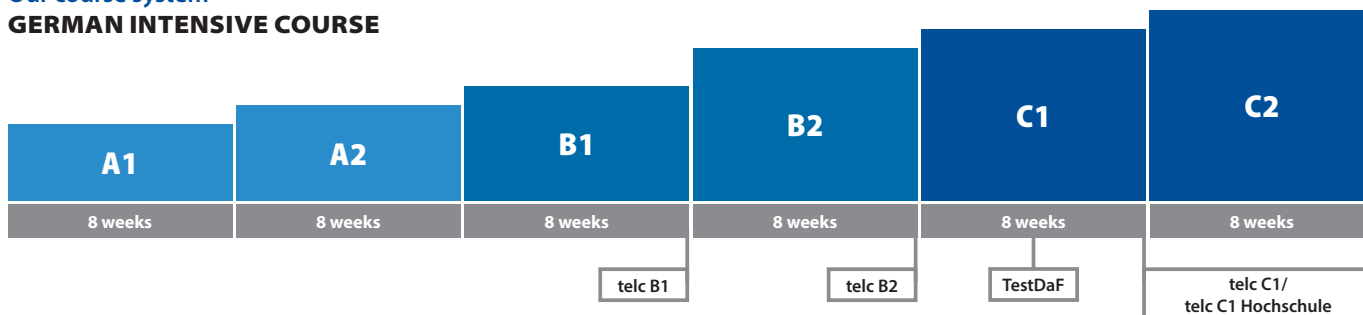

Summer Holiday Course for Teens (15–17 years)

This course combines intensive language training with a varied leisure program. After the German lessons in the morning, our attractive summer program invites you to do everything that is fun outside: stand-up paddling, beach volleyball and pedal boat rides. At the same time, language skills are practiced in casual situations.

School exchange in Germany (from 15 years old)

The extended stay abroad immerses the participants in everyday life in Germany. During the program, the students live with a carefully selected host family and attend a German school. For participants with insufficient German language skills, we recommend our preparation program "Ready for school."

FOR SCHOOL CLASSES AND GROUPS

Would you like to travel as a group and experience Germany together?

Carl Duisberg Centren offers language courses for school classes, university and other study groups with a specially tailored recreational program such as excursions or museum visits. Get to know the capital of Germany, Berlin, the Rhineland metropolis of Cologne, the university city of Marburg, the Bavarian Oktoberfest city of Munich or the peaceful Lake Constance region!

More information:

www.carl-duisberg-german-courses.com

Our course system – GERMAN INTENSIVE COURSE